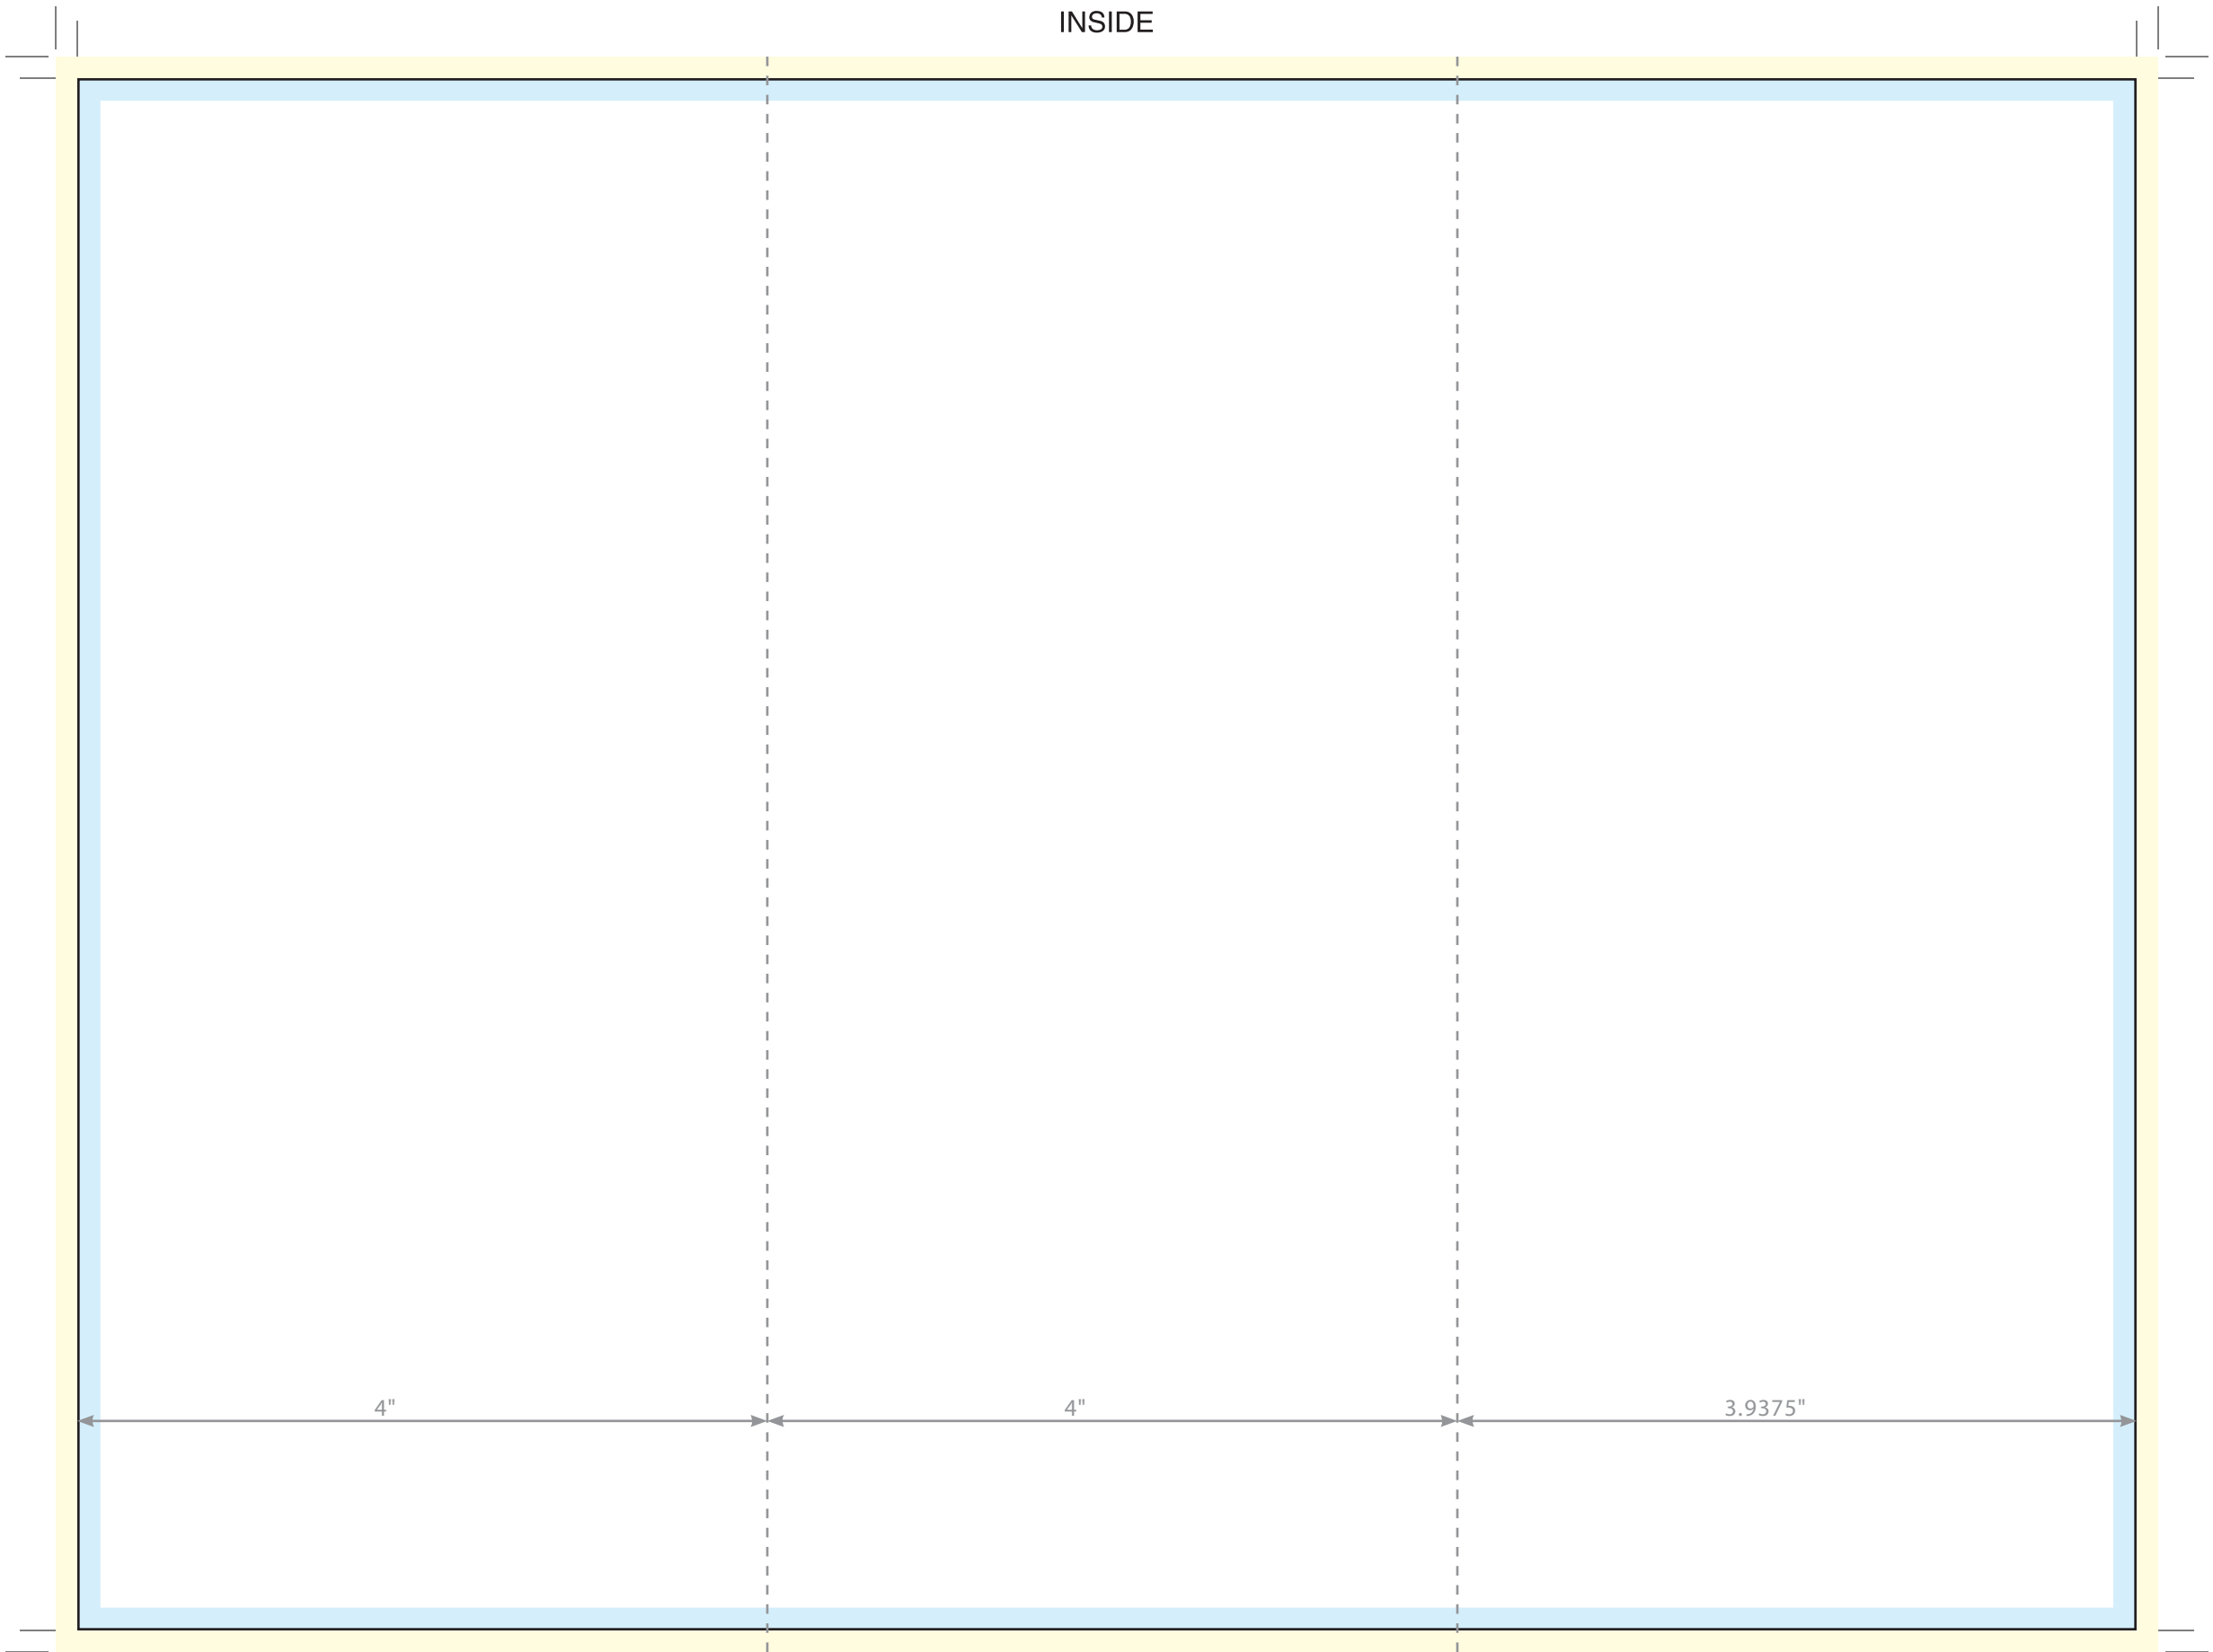

OUTSIDE

Product Description: Brochure 9" x 12" 3-Panel Roll Fold Outside

Actual Document Size: 11.9375" x 9"

Finished Document Size: 4" x 9"

■ Bleed   ■ Safe Area   | Folds   | Document Size

843.745.0001

artwork @rsaprinting.com

INSIDE

Product Description: Brochure 9" x 12" 3-Panel Roll Fold Inside

Actual Document Size: 11.9375" x 9"

Finished Document Size: 4" x 9"

■ Bleed   ■ Safe Area   | Folds   | Document Size

**Ross**  
**Printing**