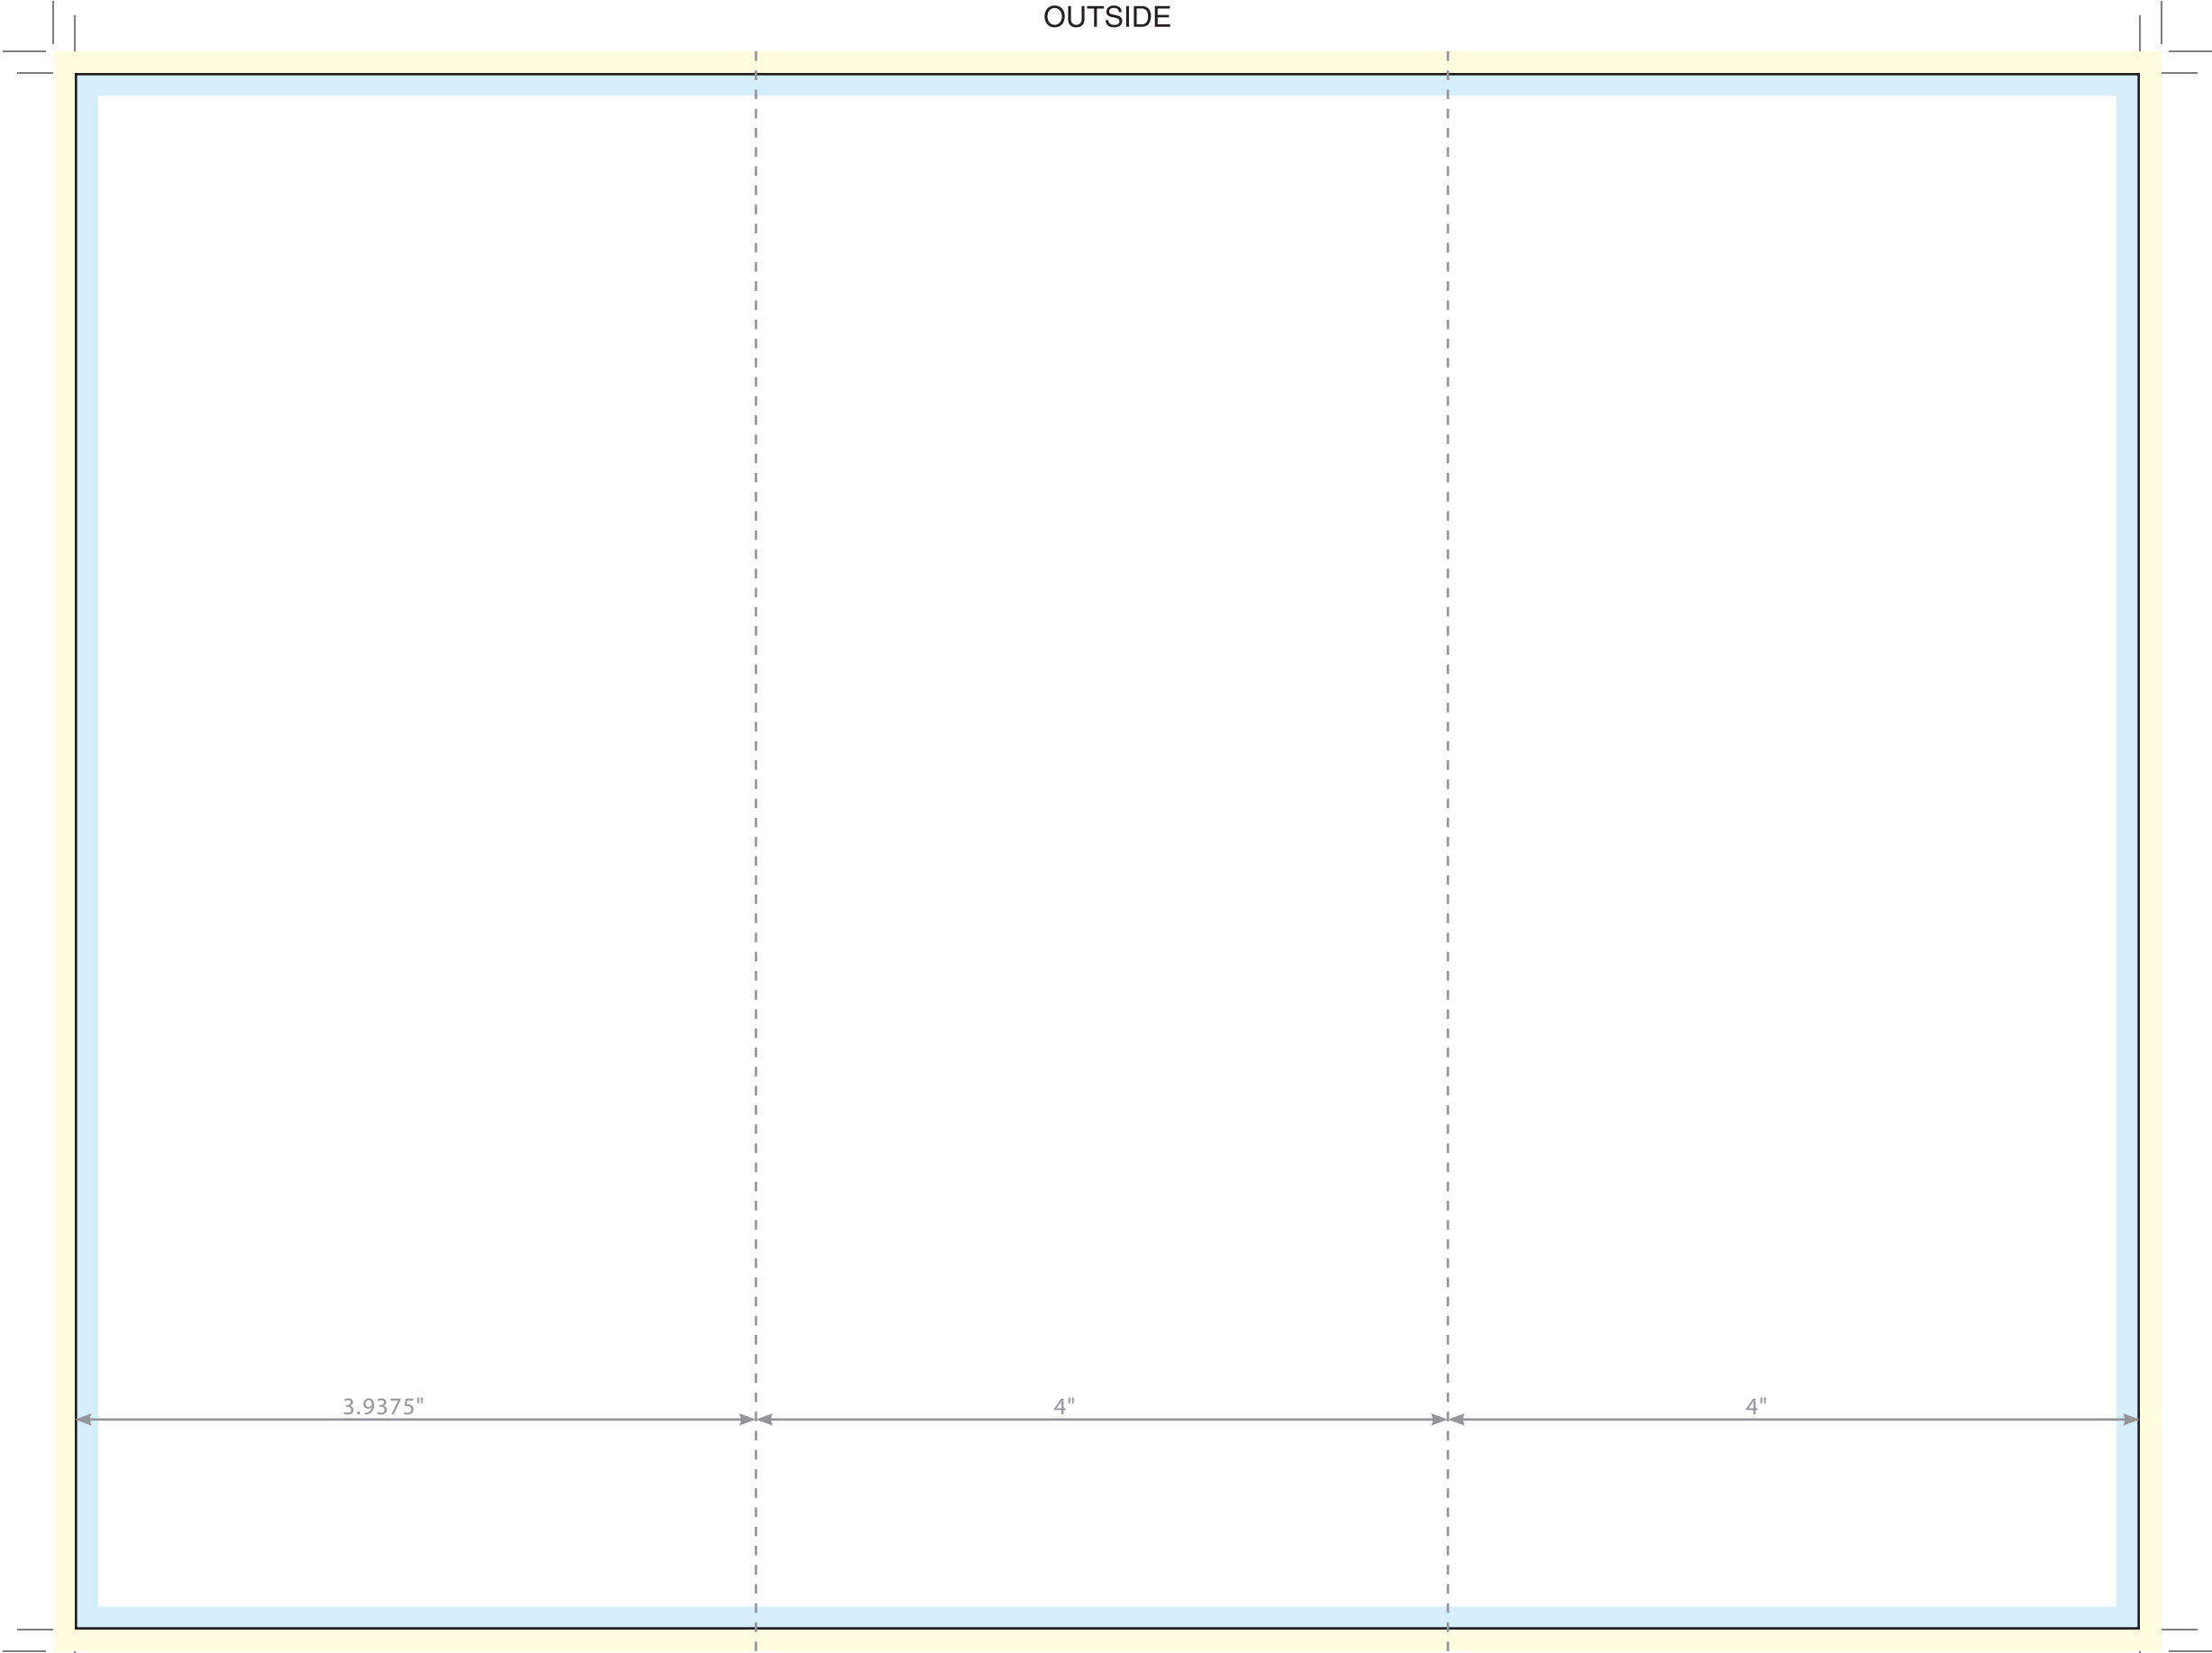

OUTSIDE

Product Description: Brochure 9" x 12" 3-Panel Roll Fold Outside

Actual Document Size: 11.9375" x 9"

Finished Document Size: 4" x 9"

■ Bleed   ■ Safe Area   | Folds   | Document Size

843.745.0001

artwork @rsaprinting.com

INSIDE

Product Description: Brochure 9" x 12" 3-Panel Roll Fold Inside

Actual Document Size: 11.9375" x 9"

Finished Document Size: 4" x 9"

■ Bleed   ■ Safe Area   | Folds   | Document Size

**Ross**  
**Printing**